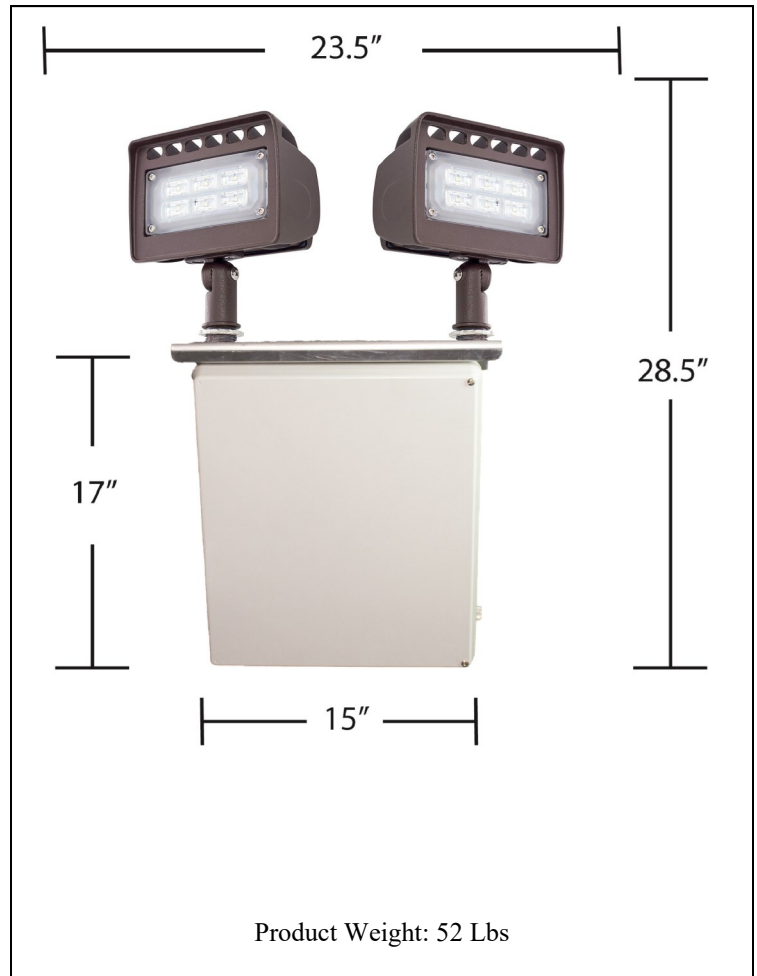

Features:

Inverter Unit is certified by ETC or CSA to UL 924 requirements.

Inverter Unit has a fully gasketed NEMA 4X rated fiberglass housing.

Lamp heads are heavy duty die-cast aluminum construction. Lens is thermal and impact resistant plexiglass. Lamp heads are IP65 rated for wet locations.

Lamp heads are rated to last 45,000 hours and have 5% decay in 10,000 hours.

Mounting Plate is 1/4" aluminum and mounts to light pole with supplied stainless steel straps.

Electrical:

Internal heater to allow operation in all weather conditions.

Maintenance-free, sealed lead calcium or Nickel Cadmium battery.

Inverter unit has on Board Test Switch for Local Inspection and Testing.

50 Watt LED lamps and ballast for exceptional lighting distribution.

Integrated self diagnostics and Time delay.

Single voltage rated for 120v or 277v— Specify when Ordering

Warranty: Limited 3 year product replacement warranty. Contact Nine 24 Inc. for complete Warranty Information.

Contact Nine 24 Inc. for job specific details.

Emergency Sport Pack for Outdoor Emergency Lighting

ORDERING INFORMATION		
ESP	-	_____
Model	Voltage	120 or 277